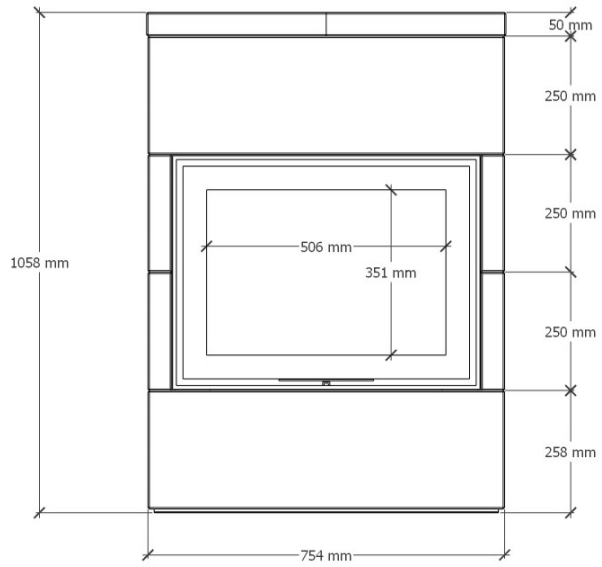

Frontview

Sideview

Backview

Topview

Altech

Max Core W

Date 03-03-2026

Edition