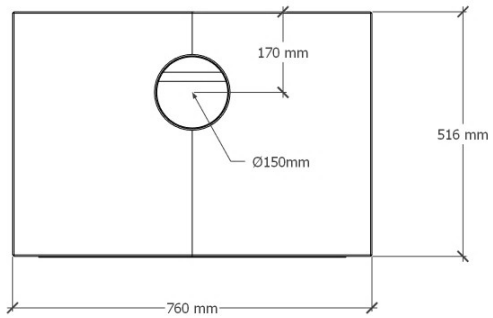

Frontview

Sideview

Backview

Topview

Altech

Max Core W

Date 03-03-2026

Edition